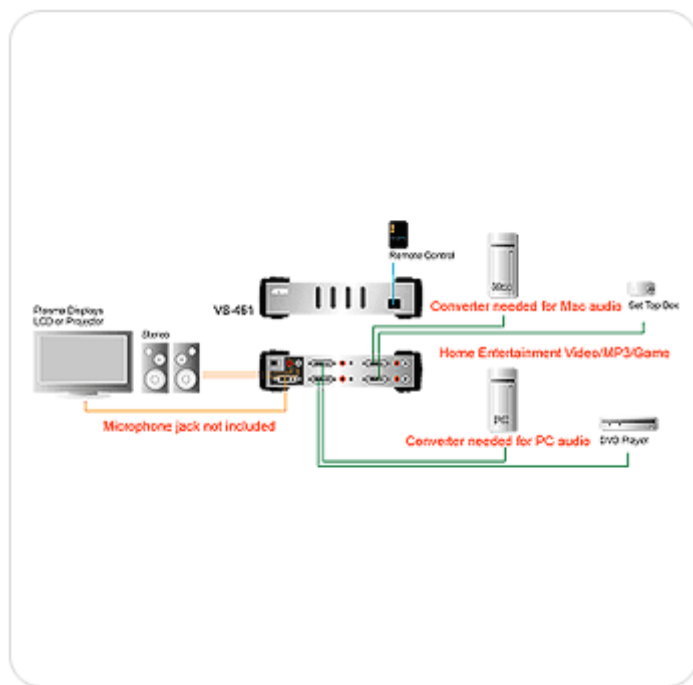

• 4 Port DVI Video Switch

➔ VS-461 is a video switch with 4 ports. It combines the DVI (Digital Visual Interface) video switch function and high-quality stereo sound effect, thus creating an original direction for the functional application of multimedia.

Patent NO. : TW 081926 (Taiwan) ,CN ZL 02301212.9 (China) ,CN ZL 01260527.1 (China) ,US 6464197B1 (USA)

I Features :

- Easy switching of two digital video signals(e.g DVD Player,Computer)using the switch button on the switch.
- Fully compliant with DVI-Digital and DVI-Analog.
- Remote or LED push button selection.
- Independent audio input.
- Stackable design.
- OS Compatibility: DOS, WIN98, WIN ME, WIN NT, WIN 2K, WIN 2003, WIN XP, LINUX, Mac OS 8.6/9/10 and SUN Solaris 8/9.

I Package Content :

- 1x DVI Video Switch
- 1x IR Remote Control Handset
- 1x Power Adapter
- 1x User Manual

I Diagram :

I Specification :

Connections		4
Port Selection		Pushbutton, IR Remote Control
Connectors	Video In	4 x DVI-I Port Female
	Audio In	8 x RCA Jacks Female
	Video Out	1 x DVI-I Port Female
	Audio Out	2 x RCA Jacks Female
Power Jack		1
LEDs	Online	4 (Orange)
	Selected	4 (Green)
Power Consumption		DC 9V,4.5W
Resolution		1600 x 1200
Operating temperature		0°C~50°C
Storage temperature		-20°C~60°C
Humidity		0~80% RH, Noncondensing
Housing		Metal
Weight		0.8kg
Dimension (L x W x H)		21 x 8.8 x 5.55cm