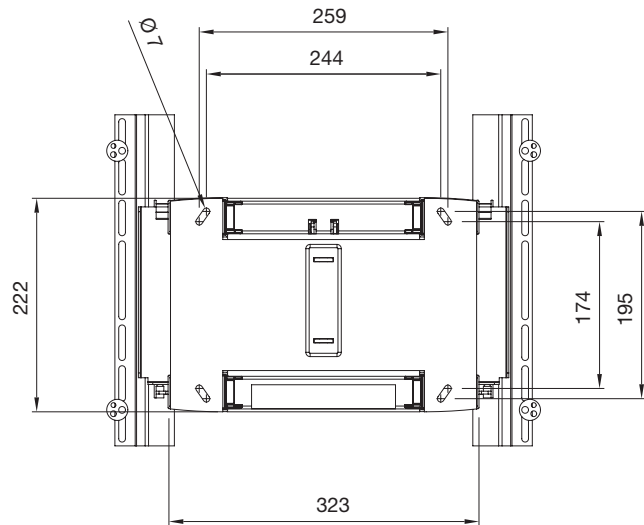

SMS AERO 3D MEDI

Elegant and clever wall stand with Drag&Drop for medium-sized screens

SMS Aero 3D MEDI is a new line of wall stands for medium-sized screens based upon our successful SMS Aero 3D Light. The clever and elegant three-dimensional arm makes it possible for the screen to be positioned near the wall and extended to the desired position when needed. With the stepless Drag&Drop feature the screen can be turned and angled in almost any way. Just adjust and let go and you'll have the best angle.

-
- Accommodates screens up to 30 kg
 - Drag&Drop
 - Strong and safe
 - Near wall or approx. 1/2 metres out

SMS AERO 3D MEDI

SMS Aero 3D MEDI is a elegant, strong and clever wall stand which, with its unique tilt and Drag&Drop feature, positions your screen so that you can see it no matter where you are in the room. No tools required! Suitable for both home and office.

INFO

- Colour: Silver
- Weight: approx. 6 kg
- Max load: 30 kg
- Only 99 mm proud of wall – fully extended 510 mm.
- Tilt 12° forward and 3° backward
- Possible turn of +/- 90°.
- Cabling is fastened to arm.