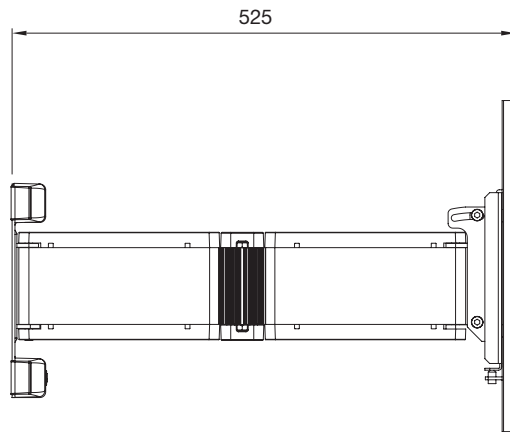

SMS AERO 3D MEDI

Elegant and clever wall stand with Drag&Drop for medium-sized screens

SMS Aero 3D MEDI is a new line of wall stands for medium-sized screens based upon our successful SMS Aero 3D Light. The clever and elegant three-dimensional arm makes it possible for the screen to be positioned near the wall and extended to the desired position when needed. With the stepless Drag&Drop feature the screen can be turned and angled in almost any way. Just adjust and let go and you'll have the best angle.

-
- Accommodates screens up to 30 kg
 - Drag&Drop
 - Strong and safe
 - Near wall or approx. 1/2 metres out

SMS AERO 3D MEDI

SMS Aero 3D MEDI is a elegant, strong and clever wall stand which, with its unique tilt and Drag&Drop feature, positions your screen so that you can see it no matter where you are in the room. No tools required! Suitable for both home and office.

INFO

- Colour: Silver
- Weight: approx. 6 kg
- Max load: 30 kg
- Only 99 mm proud of wall – fully extended 510 mm.
- Tilt 12° forward and 3° backward
- Possible turn of +/- 90°.
- Cabling is fastened to arm.