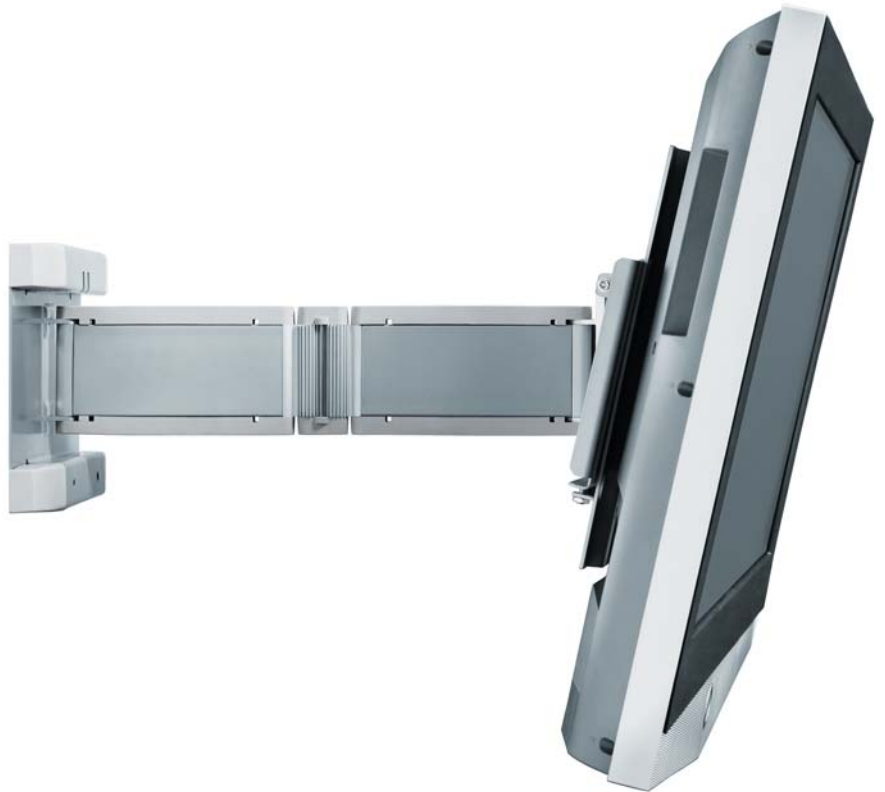

SMS AERO 3D MEDI

Elegant and clever wall stand with Drag&Drop for medium-sized screens

SMS Aero 3D MEDI is a new line of wall stands for medium-sized screens based upon our successful SMS Aero 3D Light. The clever and elegant three-dimensional arm makes it possible for the screen to be positioned near the wall and extended to the desired position when needed. With the stepless Drag&Drop feature the screen can be turned and angled in almost any way. Just adjust and let go and you'll have the best angle.

-
- Accommodates screens up to 30 kg
 - Drag&Drop
 - Strong and safe
 - Near wall or approx. 1/2 metres out

SMS AERO 3D MEDI

SMS Aero 3D MEDI is a elegant, strong and clever wall stand which, with its unique tilt and Drag&Drop feature, positions your screen so that you can see it no matter where you are in the room. No tools required! Suitable for both home and office.

INFO

- Colour: Silver
- Weight: approx. 6 kg
- Max load: 30 kg
- Only 99 mm proud of wall – fully extended 510 mm.
- Tilt 12° forward and 3° backward
- Possible turn of +/- 90°.
- Cabling is fastened to arm.