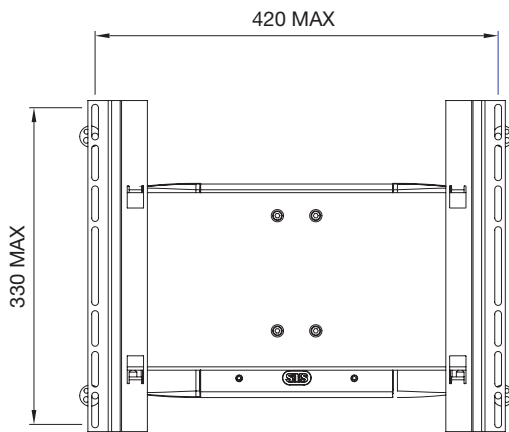

SMS AERO 3D MEDI

Elegant and clever wall stand with Drag&Drop for medium-sized screens

SMS Aero 3D MEDI is a new line of wall stands for medium-sized screens based upon our successful SMS Aero 3D Light. The clever and elegant three-dimensional arm makes it possible for the screen to be positioned near the wall and extended to the desired position when needed. With the stepless Drag&Drop feature the screen can be turned and angled in almost any way. Just adjust and let go and you'll have the best angle.

-
- Accommodates screens up to 30 kg
 - Drag&Drop
 - Strong and safe
 - Near wall or approx. 1/2 metres out

SMS AERO 3D MEDI

SMS Aero 3D MEDI is a elegant, strong and clever wall stand which, with its unique tilt and Drag&Drop feature, positions your screen so that you can see it no matter where you are in the room. No tools required! Suitable for both home and office.

INFO

- Colour: Silver
- Weight: approx. 6 kg
- Max load: 30 kg
- Only 99 mm proud of wall – fully extended 510 mm.
- Tilt 12° forward and 3° backward
- Possible turn of +/- 90°.
- Cabling is fastened to arm.