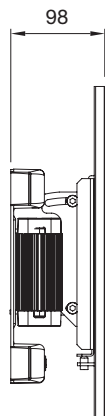

SMS AERO 3D MEDI

Elegant and clever wall stand with Drag&Drop for medium-sized screens

SMS Aero 3D MEDI is a new line of wall stands for medium-sized screens based upon our successful SMS Aero 3D Light. The clever and elegant three-dimensional arm makes it possible for the screen to be positioned near the wall and extended to the desired position when needed. With the stepless Drag&Drop feature the screen can be turned and angled in almost any way. Just adjust and let go and you'll have the best angle.

-
- Accommodates screens up to 30 kg
 - Drag&Drop
 - Strong and safe
 - Near wall or approx. 1/2 metres out

SMS AERO 3D MEDI

SMS Aero 3D MEDI is a elegant, strong and clever wall stand which, with its unique tilt and Drag&Drop feature, positions your screen so that you can see it no matter where you are in the room. No tools required! Suitable for both home and office.

INFO

- Colour: Silver
- Weight: approx. 6 kg
- Max load: 30 kg
- Only 99 mm proud of wall – fully extended 510 mm.
- Tilt 12° forward and 3° backward
- Possible turn of +/- 90°.
- Cabling is fastened to arm.