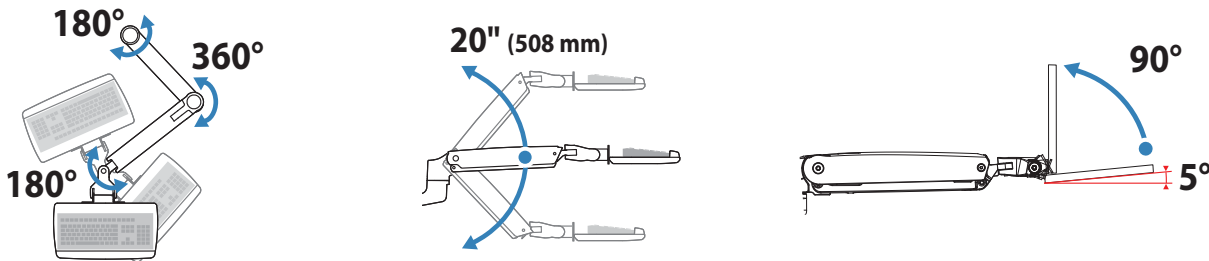

Ergotron® LX

Sit-Stand Wall Mount Keyboard Arm

Dimensional &
Range of Motion
Illustrations

Dimensions

Wall Mount Bracket

Weight Capacity

Range of Motion

© 2013 Ergotron, Inc. rev. 11/14/2013 DIM-LXSSkybd Content is subject to change without notification