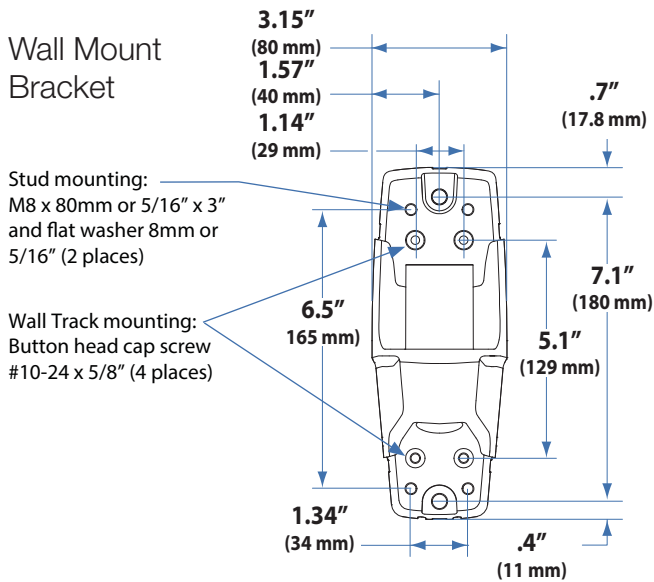

Ergotron® LX

Sit-Stand Wall Mount Keyboard Arm

Dimensional &
Range of Motion
Illustrations

Dimensions

Wall Mount Bracket

Weight Capacity

Range of Motion

© 2013 Ergotron, Inc. rev. 11/14/2013 DIM-LXSSkybd Content is subject to change without notification