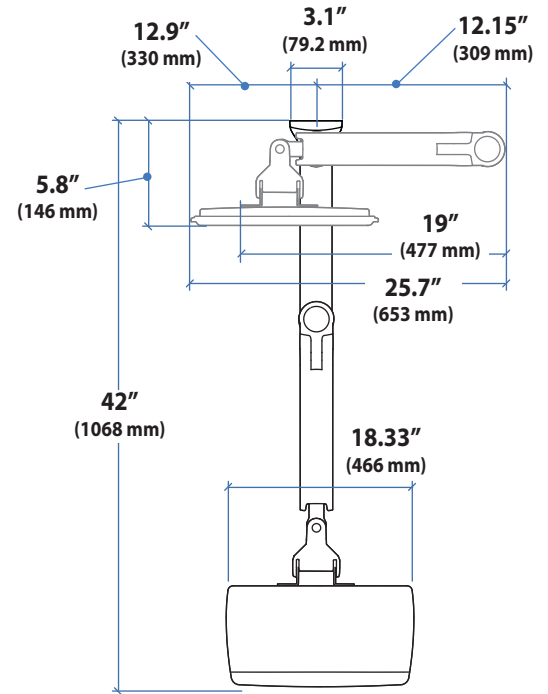

Ergotron® LX

Sit-Stand Wall Mount Keyboard Arm

Dimensional &
Range of Motion
Illustrations

Dimensions

Wall Mount Bracket

Weight Capacity

Range of Motion

© 2013 Ergotron, Inc. rev. 11/14/2013 DIM-LXSSkybd Content is subject to change without notification