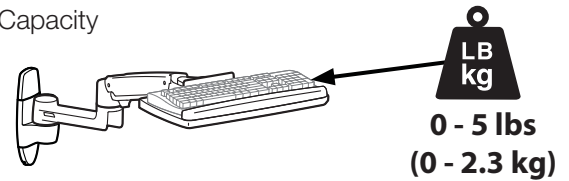

Ergotron® LX

Sit-Stand Wall Mount Keyboard Arm

Dimensional &
Range of Motion
Illustrations

Dimensions

Wall Mount Bracket

Weight Capacity

Range of Motion

© 2013 Ergotron, Inc. rev. 11/14/2013 DIM-LXSSkybd Content is subject to change without notification