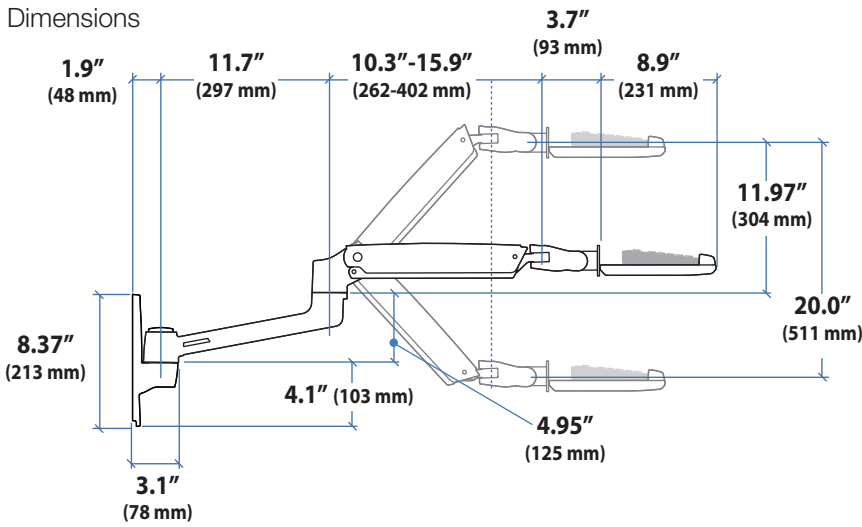

Ergotron® LX

Sit-Stand Wall Mount Keyboard Arm

Dimensional &
Range of Motion
Illustrations

Dimensions

Wall Mount Bracket

Weight Capacity

Range of Motion

© 2013 Ergotron, Inc. rev. 11/14/2013 DIM-LXSSkybd Content is subject to change without notification