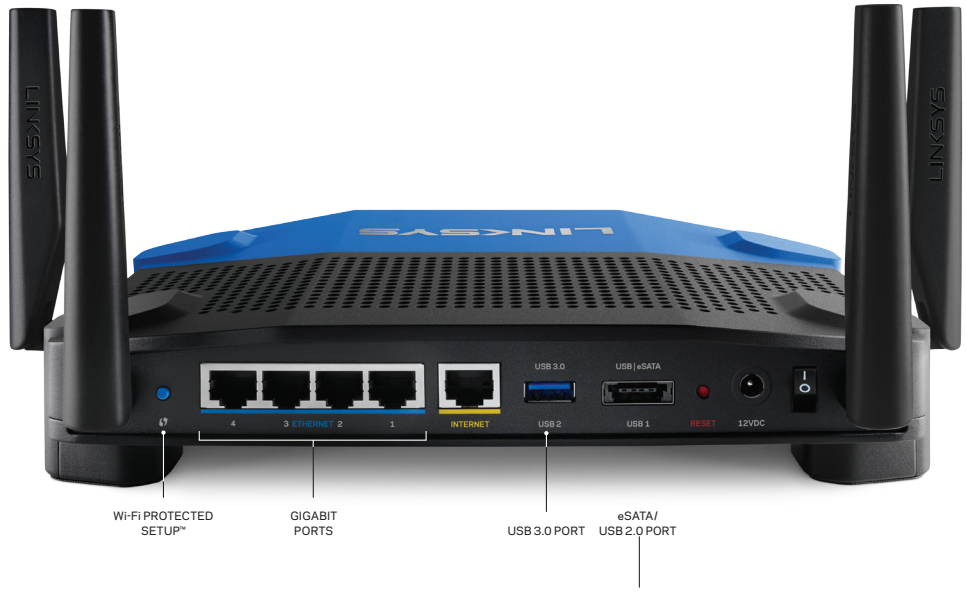

Package Includes:

- Linksys Dual-Band Gigabit Wi-Fi Router AC1900, WRT1900ACS
- Quick Start Guide
- CD-ROM with Documentation
- 4 External, Dual-Band Detachable Antennas
- Ethernet Cable
- Power Adapter

Processor:

1.6 GHz dual-core ARM-based

System Requirements:

For Router Setup and Linksys Smart Wi-Fi access:

Internet Explorer® 8, Safari® 5 (for Mac®), Firefox® 8, or Google Chrome™

For Printer Sharing and User Documentation:

PC: Wi-Fi enabled with CD or DVD drive, Windows® XP SP3, Windows Vista® SP1 or later, Windows 7, Windows 8, or Windows 10
Mac: Wi-Fi enabled with CD or DVD drive, Mac OS® X Leopard v10.5.8 or later, Snow Leopard v10.6.1 or later, Lion v10.7, or Mountain Lion v10.8

User Documentation is also available at: www.linksys.com/support

Specifications:

802.11b: up to 11 Mbps
802.11a/g: up to 54 Mbps
802.11n (2.4 GHz): up to 600 Mbps
802.11ac (5 GHz): up to 1.3 Gbps

Wireless Operating Spectrum:

Simultaneous Dual-Band
2.4 GHz and 5 GHz
Wireless-AC Technology For Powerful Networking.

Wireless Encryption:

64/128-bit WEP
WPA2-Personal
WPA2-Enterprise

VPN Support:

PPTP
IPSec pass-through

Media Specifications:

UPnP Server

Memory:

128MB Flash
512MB DDR3 RAM

LED:

Power, Internet, 2.4 GHz, 5 GHz, LAN 1-4 (10/100 Mbps or 1 Gbps), USB 3.0, USB 2.0, eSATA, Wi-Fi Protected Setup™

Storage File System Support:

FAT, NTFS, and HFS+

Power Adapter:

Input: 100-240V ~ 50-60 Hz
Output: 12V/3A

Ports:

1x Gigabit WAN port
4x Gigabit LAN ports
1x USB 3.0 port*
1x eSATA/USB 2.0 port*

* USB/eSATA ports for sharing photos, videos, music, and files on an attached storage drive via SAMBA or FTP, or for sharing a printer.

Operating Frequencies:
2412-2472MHz & 5180-5240MHz
Output Power (E.I.R.P.): 2.4GHz: 18.94dBm, 5GHz: 21.97dBm
Antenna Type: External di-Pole (x4)
Antenna Gain: 2.4GHz: 2dBi, 5GHz: 1.7

Product Weight: 1.03 kg
Product Depth: 5.18 cm
Product Width: 24.58 cm
Product Height: 19.38 cm
Unit Weight: 1.90 kg
Unit Depth: 11.5 cm
Unit Width: 32.3 cm
Unit Height: 23.7 cm
Case Pack Quantity: 6
Case Pack Weight: 13.5 kg
Case Pack Length: 34.8 cm
Case Pack Width: 49 cm
Case Pack Height: 37 cm

Specifications are subject to change without notice.

An active, customer-purchased Internet Service Provider broadband account is required for connection of this router and other connected computers and devices to the Internet.

Some devices may require additional wireless adapters or an Ethernet cable to connect to this router.

* The standard transmission rates—450 Mbps or 1300 Mbps (for 5 GHz), 600 Mbps (for 2.4 GHz), 54 Mbps, and 11 Mbps—are the physical data rates. Actual data throughput will be lower and may depend on the mix of wireless products used and external factors.

* May require a software/firmware update available for download at linksys.com/support.

Part Number
WRT1900ACS-EU

UPC
745883701797
EAN:4260184666171

© 2015 Belkin International, Inc. and/or its affiliates. All rights reserved.
Tupolevlaan 1, 1119 NW Schiphol-Rijk,
The Netherlands
Made in China