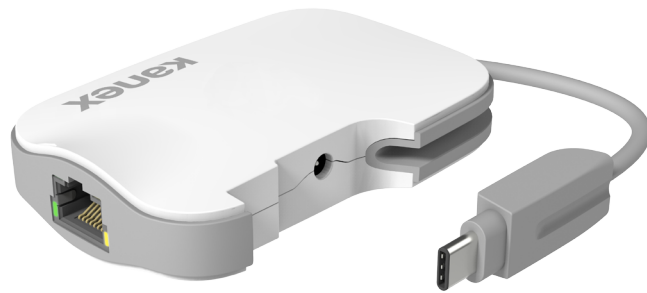

# USB-C™ Portable Hub

kanex

- Add three USB ports to the new MacBook
- Direct Gigabit Ethernet access
- Hot swappable plug and play
- Compatible with USB 3.0, USB 2.0 and USB 1.1
- IEEE 802.3, 802.3u, 802.3ab and 802.3az (10BASE-T/100BASE-TX/1000BASE-T) compatible
- Supports both Full-duplex with flow control and Half-duplex with backpressure operation
- Supports twisted pair crossover detection and auto-correction (HP Auto-MDIX)

The USB-CTM Portable Hub adds a Gigabit Ethernet adapter and three USB ports to the new MacBook. Connect and expand to your existing USB supported devices with this portable and easy to use hub.

Optional AC connector for additional power

## Expand Your new MacBook

Now you can connect your iPhone 6, iPhone 6 Plus, iPad, iPod, an external hard drive, a mouse, and other USB ready devices to your new MacBook. Connect, expand, and increase productivity.

## Travel Companion

Compact and lightweight, the Kanex USB-C Portable Hub is a perfect travel companion for new MacBook users. Its features help you expand, connect and increase productivity while on the road. The 3-port hub gives users the ability to connect 3 more USB 3.0 devices such as hard drives, digital cameras, MP3 players and more. The Gigabit adapter gives you the port you need to connect to a wired internet connection or to a network.