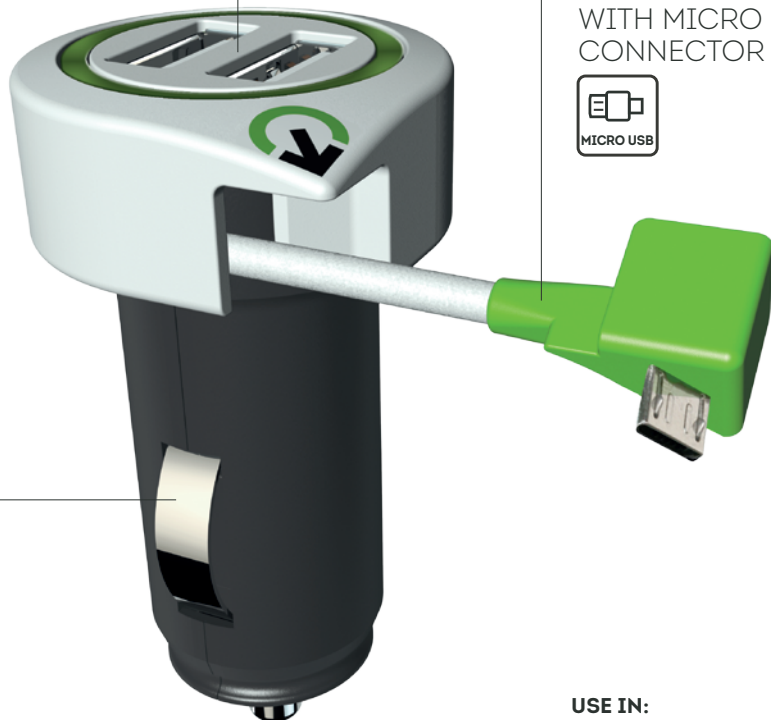

CHARGE THREE DEVICES WHILE ON THE RIDE

# TRIPLE USB CAR CHARGER M

PLUS EXTRACTABLE CABLE WITH MICRO USB CONNECTOR

PLUS TWO  
USB PORTS

EXTRACTABLE CABLE  
WITH MICRO USB  
CONNECTOR

EASY CHARGING  
ON THE CIGARETTE  
LIGHTER

USE IN:

#### FURTHER SPECIFICATIONS

Safety approved (automotive EMC-E4)  
Input: 12-24V DC  
Output voltage: 5V DC  
Output current: 3.1 A (shared)

#### WEIGHT & DIMENSIONS

Product: 26 g / L 4 W 3.1 H 6 cm  
Packaging: 38 g / L 3.6 W 3.6 H 11 cm