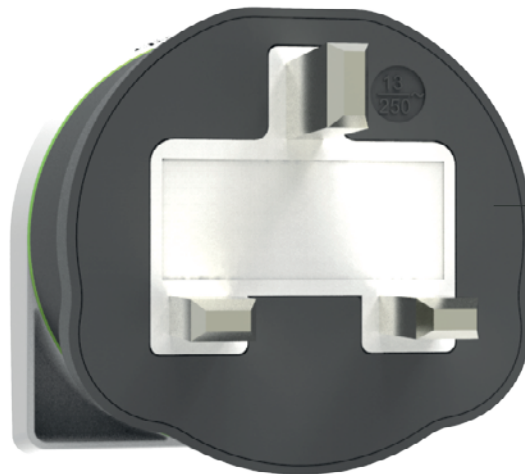

EARTHED 3-POLE ADAPTER

EUROPE TO UNITED KINGDOM

POWER ALL YOUR DEVICES

INPUT
EUROPE (SCHUKO)

2-POLE

3-POLE

OUTPUT
PLUG STANDARD G

Besides the UK, other 50 countries around the globe have the socket standard that accepts the 3-pole UK plug, which is the plug standard G.

FURTHER SPECIFICATIONS

Safety approved (IEC 60884)
KEMA-KEUR certification
Suitable for earthed and unearthed plugs

Input voltage: 100V - 250V
Max. load: 13A
Power rating:
100V - 1300W/250V - 3250W
Integrated fuse

WEIGHT & DIMENSIONS

Product: 66 g / L 55 W 55 H 77 mm
Packaging: 101 g / L 80 W 66 H 110 mm

PACKAGING UNIT

Master: 20
Dimensions master: L 355 W 250 H 190 mm
2560pcs per pallet

Made in China

PRODUCT	ARTICLE-NO.	EAN-CODE
Europe to United Kingdom	1.200100	7640167560325