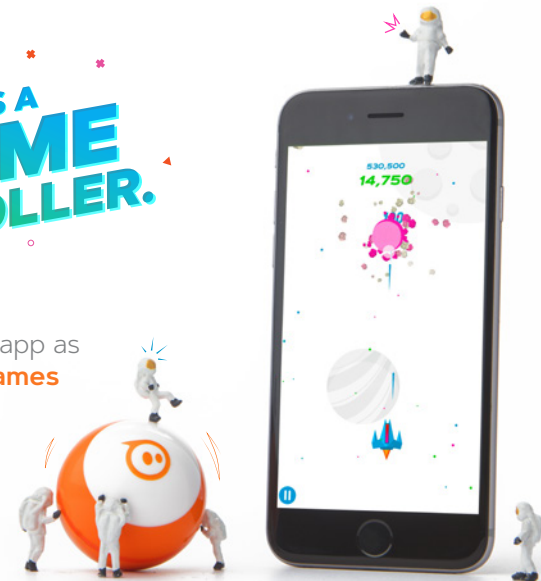

# ITTY BITTY INNOVATION

Packed with teeny tiny tech, Sphero Mini has a little gyroscope, accelerometer, and LED lights. Colorful, interchangeable shells are available, so you can easily switch one out to suit your mood. With almost an hour of play time, Sphero Mini is the next big thing.

- iOS 10+ & Android 5.0+ compatible
- Gyroscope & Accelerometer
- Height: 42mm / Width: 42mm / Weight 46
- Top speed 1m/s

sphero  
mini

# THIS IS THE WORLD'S SMALLEST ROBOTIC BALL.

Sphero Mini packs tons of fun into a tiny, app-enabled robotic ball. Drive, play games, learn to code, and more.

# THIS BALL IS A VIDEO GAME CONTROLLER.

Sphero Mini can be used with the app as a video game controller. **Play 3 games with more updates on the way.**