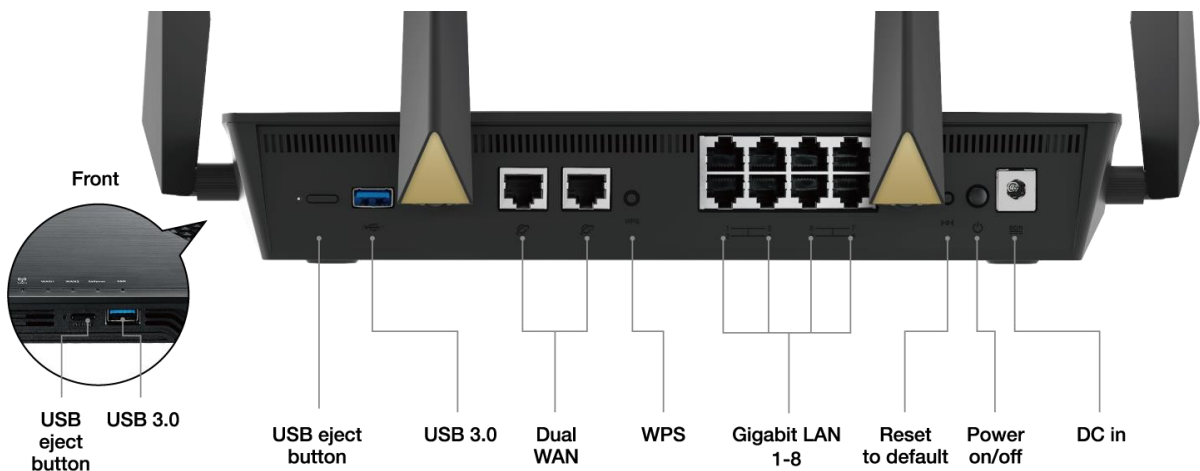

AiProtection Your Advanced Security Gateway

AiProtection, incorporating state-of-the-art, three-pronged security from Trend Micro™, gives you enterprise-level security in the home. It constantly monitors the health and safety of the home network for your peace of mind.

VPN Your Business Anywhere

IPsec VPN powered with hardware crypto engine to provide more protection and high performance between multiple office locations for small-medium business environment.

VLANs Easily Manage Internal Network Groups

VLAN service helps you to easily manage network usage for different departments, making your private data protected for different groups of usage in the office.

What's Inside the Box

- BRT-AC828 Dual WAN VPN wireless Router
- 4 external detachable antennas
- RJ-45 cable
- Power adapter
- Warranty card
- Quick start guide
- Support CD (user manual and utility)

Specifications

- Wireless Type: 802.11 ac/n/g/a/b
- Wireless Speed: Up to 2534 Mbps
- Wireless Frequency: Dual-band (2.4 & 5 GHz)
- Wired Connectivity: 8x LAN, 2x WAN gigabit Ethernet ports
- USB Port(s): 2x USB 3.0,
- M.2 SATA: 1x SOCKET3
- Warranty: 2 years

Scan for full features and specs

Connectivity