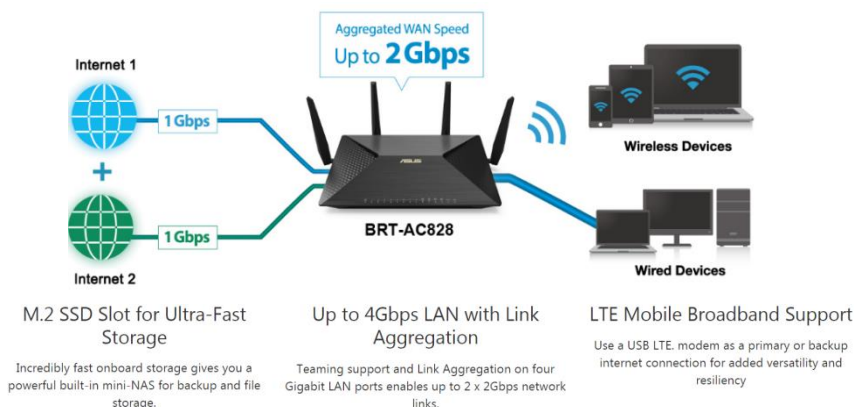

BRT-AC828

2.4G up to 800Mbps

5G up to 1734 Mbps

3x3 Wi-Fi Router

2.4G up to 600Mbps

5G up to 1300Mbps

1.33X
faster Wi-Fi

Dual WAN Ports for Fast, Resilient Internet Connectivity

For the ultimate speed, the two physical Gigabit Ethernet WAN ports on BRT-AC828 can provide aggregated WAN bandwidth of up to 2Gbps. To ensure non-stop WAN operation, they can be configured as two independent internet connections, with one acting as an automatic backup connection if the other fails.