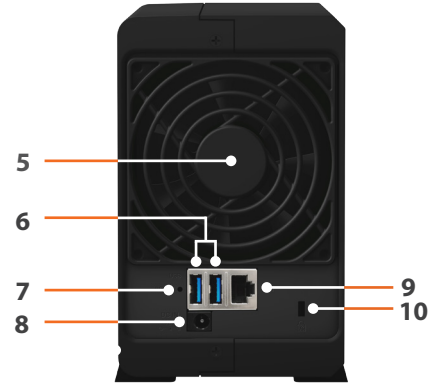

## Hardware Overview

Front

Rear

1	Status indicator	2	LAN indicator	3	Drive status indicator	4	Power button and indicator
5	Fan	6	USB 3.0 port	7	Reset button	8	Power port
9	1GbE RJ-45 port	10	Kensington Security Slot				