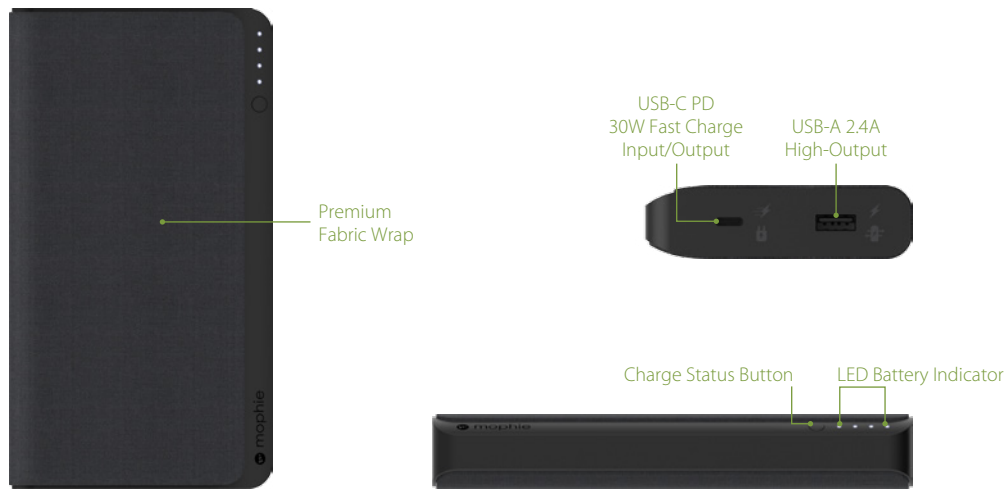

mophie powerstation USB-C XXL

COMPATIBILITY	mophie cases MacBook (2015) MacBook Pro (2016) iPad, iPhone, & iPod Nintendo Switch USB-C smartphones, tablets & laptops Smartphones, wearables, tablets & other USB devices
EXTRA HOURS OF BATTERY*	USB-C Laptop / 14Hrs Tablet / 20Hrs Smartphone / 100Hrs
BATTERY CAPACITY	19,500mAh
CHARGING PORTS	USB-C Input/Output Port (1 Port) USB-A Output (1 Port)
INPUT / OUTPUT CURRENT	USB-C Input: 5V at 3A (15W) / 9V at 3A (27W) / 15V at 2A (30W) / 20V at 1.5A (30W) USB-C Output: 5V at 3A (15W) / 9V to 3A (27W) / 15V at 2A (30W) / 20V at 1.5A (30W) USB-A Output: 5V at 2.4A (12W)
DIMENSIONS	5.9 x 3.3 x 0.91 in (150 x 83.75 x 23.20 mm)
WEIGHT	13.76oz (390g)
IN THE BOX	powerstation USB-C XXL battery / USB-A to USB-C cable / USB-C to USB-C cable / Quick-start Guide
WARRANTY	2 years
COLOR, FINISH & PART NUMBER	● Black Soft-touch Fabric 3930_PWRSTION-USBC-XXL-SGRY

Features

- Every mophie battery product is tested at three different stages of production to ensure an unmatched capacity with peak performance and safe operation.
- Charge Vault technology enables our industry-leading, high-density powerstation batteries to hold their charge for an extended period of time so they are always ready right when you need it.
- This powerstation meets our best-in-class quality and testing standards to ensure it's ready to stand up to whatever your life brings.