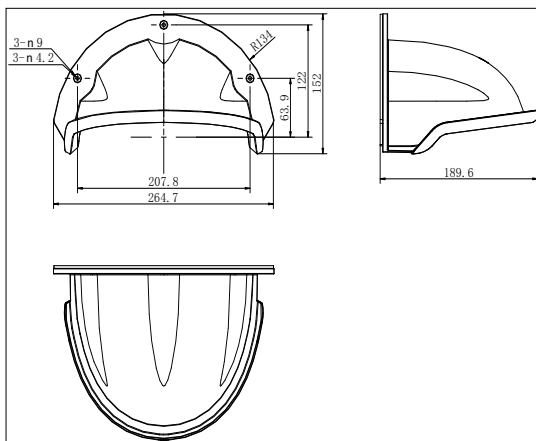

DS-1250ZJ

Rain Shade for Outdoor Dome Camera

Features:

- Composite fibre material with good tenacity and high reliability;
- Water chute design for preventing rainwater from flowing to camera housing;
- Prevent direct sunlight and improve image quality;
- Rain protection and six -level windproof;
- Weaken the possibility of freezing;

Dimension:

Order Model:

DS-1250ZJ

Parameter:

Model	DS-1250ZJ
Parameters	Rain Shade for Outdoor Dome Camera
Appearance	Hikvision White
Material	Composite Fibre
Dimension	264.7*152*189.6 mm
Weight	199g

Notice:

- The rain shade should be installed on flat wall
- The wall must be capable of supporting over 3 times as much as the total weight of the camera and accessory.

Note: The actual dome camera may vary from the picture above.