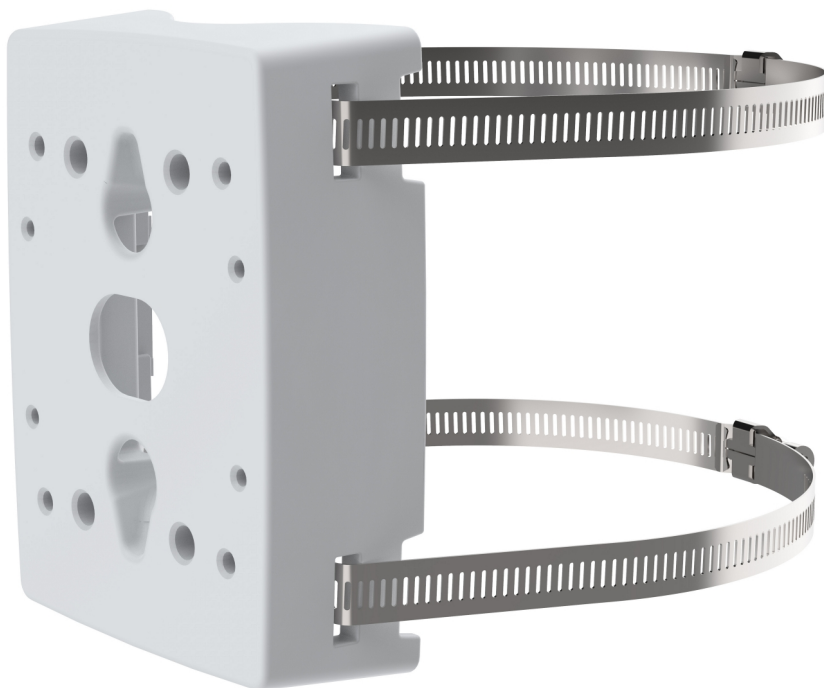

### Pole mount for different pole diameters

AXIS T91B47 Pole Mount is designed for both indoor and outdoor use. It is available in two versions with different lengths of marine-grade (SS316L) stainless steel straps. One version for poles with diameter between 50–150 mm (2–6 in), and one for poles with diameter between 100–410 mm (4–16 in) in diameter. Additionally, it can be used for attaching cameras to beams. When AXIS T91B47 is used for Axis fixed dome or fixed bullet cameras, no additional accessories such as pendant kits are required, ensuring a cost-efficient solution.

- > **Suitable for a wide range of pole diameters**
- > **Safe and easy to install**
- > **IK10-rated vandal resistance**
- > **NEMA 4X-rated corrosion protection**
- > **Axis stainless steel (SS316L) straps included**