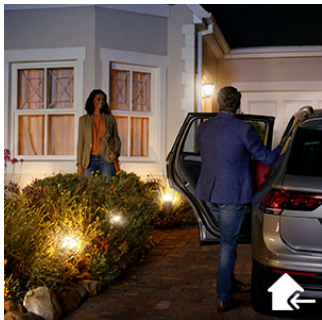

Funktioner

Welcome you home

Experience the comfort of your lights turning on automatically when you arrive and turning off when you leave. Unpack your car, enter your house, all with the comfort of the right light. Just set the Hue app to Home or Away mode to switch on all your lights, or let geolocation do it for you, all without touching a button. It's as easy as that.

Smart control, home and away

Light up your outdoors and see what's going on outside. By connecting your outdoor lights with the Hue Bridge you can control them in any way you like. With our indoor remote control options such as the Philips Hue app or using your voice (Amazon Alexa, Apple HomeKit or Google Assistant) you can control your outdoor lights. You can set light schedules to mimic your presence. Control your outdoor lighting from the comfort of your home or from any other location.