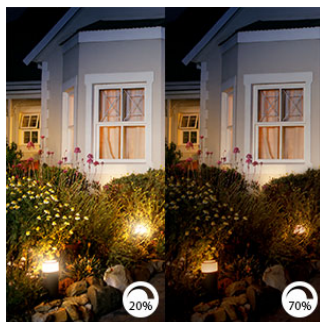

Installation free dimming

Experience guaranteed smooth dimming with Philips Hue. Not too bright. Not too dark. Just right. To dim the lights, you don't need any wiring, an electrician or installation.