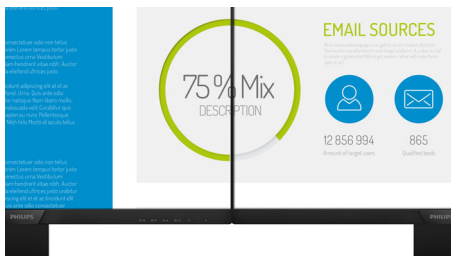

UltraNarrow Border

The new Philips displays feature ultra-narrow borders which allow for minimal distractions

and maximum viewing size. Especially suited for multi-display or tiling setup like gaming, graphic design and professional applications, the ultra-narrow border display gives you the feeling of using one large display.