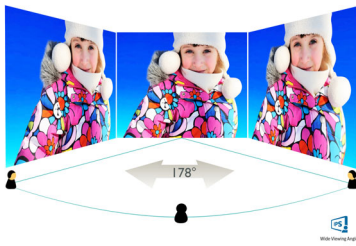

Full HD LCD monitor
V Line 27" (68.6 cm), Full HD (1920 x 1080)

273V7QDSB/00

Highlights

IPS technology

IPS displays use an advanced technology which gives you extra wide viewing angles of 178/178 degree, making it possible to view the display from almost any angle. Unlike standard TN panels, IPS displays gives you remarkably crisp images with vivid colors, making it ideal not only for Photos, movies and web browsing, but also for professional applications which demand color accuracy and consistent brightness at all times.