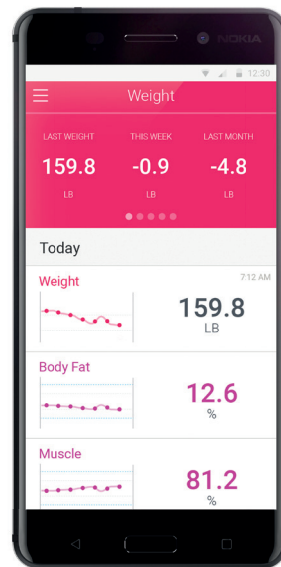

Body Composition Wi-Fi Scale

Available colors:

Black White

Weight & BMI

Enables high-accuracy weight measurements via patented Position Control™ technology.

Body composition

Tracks total body fat and water percentage plus bone and muscle mass (athlete mode available).

Daily weather

Plan your day and wardrobe with an on-screen local forecast.

Activity report

Provides on-screen step count from the previous day when paired with a Withings activity tracker or the Health Mate™ app tracking feature.

**Sync with
Nokia Health Mate**

Compatible with 100+ partner apps

Specifications

Scale

Large, high-strength tempered glass platform
Paint-free satin white casing
Ultra slim design
Dimensions: 12.8 x 12.8 x 0.9 in. / 327x327x23mm

Display

Large, easy-on-the-eye graphical display
(2.4" x 1.6"),
128x64 pixels
High-contrast lighting
Weight units: kg, lb, stlb

Weight sensors

Four weight sensors
Weighing range: 5 -> 180 kg (9 -> 396 lb)
Patented body position detector for highly-accurate weighing via Position Control™ technology
100g (0.2 lb) graduation