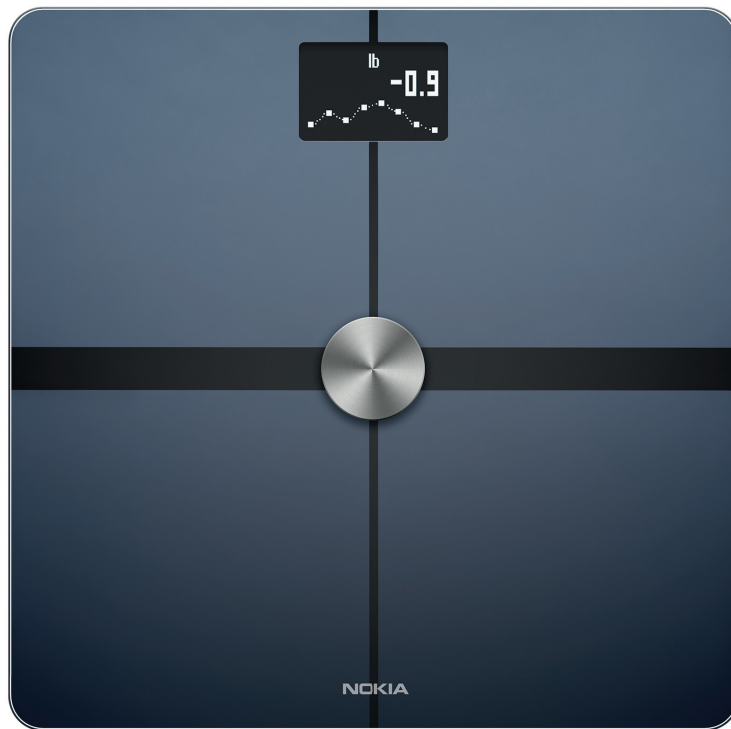

Body Composition Wi-Fi Scale

Available colors:

Black White

Weight & BMI

Enables high-accuracy weight measurements via patented Position Control™ technology.

Body composition

Tracks total body fat and water percentage plus bone and muscle mass (athlete mode available).

Wireless sync

Automatically uploads measurements over Wi-Fi or directly to a Bluetooth-enabled smartphone or tablet.

Multi-user

Recognizes and records data from up to 8 different users with independent sync.

**Sync with
Nokia Health Mate**

Compatible with 100+ partner apps

Specifications

Scale

Large, high-strength tempered glass platform
Paint-free satin white casing
Ultra slim design
Dimensions: 12.8 x 12.8 x 0.9 in. / 327x327x23mm

Display

Large, easy-on-the-eye graphical display
(2.4" x 1.6"),
128x64 pixels
High-contrast lighting
Weight units: kg, lb, stlb

Weight sensors

Four weight sensors
Weighing range: 5 -> 180 kg (9 -> 396 lb)
Patented body position detector for highly-accurate weighing via Position Control™ technology
100g (0.2 lb) graduation