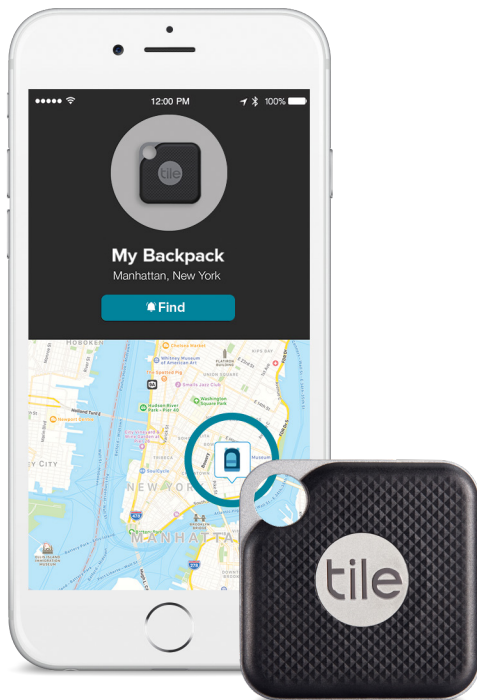

THE NEW

tile Pro

with replaceable battery

Durability that stands up to anything. Looks that fit in anywhere. Wherever life takes you, bring a Pro.

300 ft

2x Mate

Replaceable battery

Replaceable battery

Pro uses a replaceable CR2032 battery which runs for a year with no upkeep, and then is easy to replace yourself.

Most powerful

Featuring our loudest volume and longest range so no matter where your things are, you'll find them.

Rigorously tested

Drop tests. Squish tests. Tumble tests. Our most rigorous tests mean your real life is more than covered.

Smart home integration

Pro works with Amazon Alexa and Google Assistant to make finding easier than ever.

Get started

Download the free Tile app and follow the simple in-app steps to activate your Pro.

Ring your things

Use the Tile app to ring your device if nearby, or see its location on a map if far away.

Find your phone