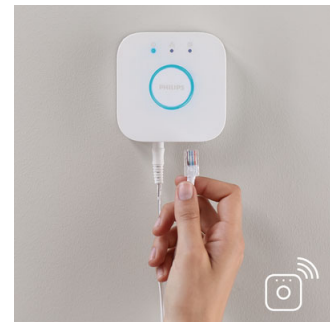

Installation free dimming

Experience guaranteed smooth dimming with Philips Hue. Not too bright. Not too dark. Just right. No need for wires, an electrician or installation

Control it your way

Connect your Philips Hue lights with the bridge and start discovering the endless possibilities. Control your lights from your smartphone or tablet via the Philips Hue app, or add switches to your system to activate your lights. Set timers, notifications, alarms, and more for the full Philips Hue experience. Philips Hue even works with Amazon Alexa, Apple HomeKit and Google Home to allow you to control your lights with your voice.

4090531P7

Sync with music and movies

Extend your TV viewing experience to the whole room or sync light to your favorite music and see how light reacts to the rhythm. Download the third party apps and discover the amazing things you can do with Philips Hue.

Requires a Philips Hue bridge

Connect your Philips Hue lights with the bridge to control your lights from your smartphone or tablet via the Philips Hue app.

Full control with Hue bridge

Connect your Philips Hue lights with the bridge to unlock the endless possibilities of the system.