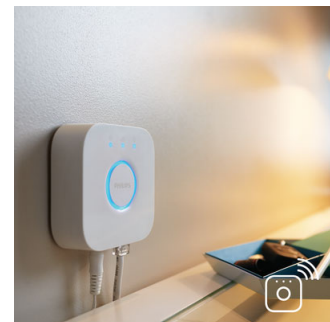

Philips Hue White and
color ambiance
Flourish ceiling light

LED integrated

White
Smart control with Hue bridge*

40905/31/P7

Limitless possibilities

for extraordinary experiences

This stylish Philips Hue Flourish ceiling light combines scene-setting mood lighting and warm white task lighting. Connects to your home wireless network for instant and complete control of your home lighting from your smart device.

4090531P7

Sync with music and movies

Extend your TV viewing experience to the whole room or sync light to your favorite music and see how light reacts to the rhythm. Download the third party apps and discover the amazing things you can do with Philips Hue.

Requires a Philips Hue bridge

Connect your Philips Hue lights with the bridge to control your lights from your smartphone or tablet via the Philips Hue app.

Full control with Hue bridge

Connect your Philips Hue lights with the bridge to unlock the endless possibilities of the system.