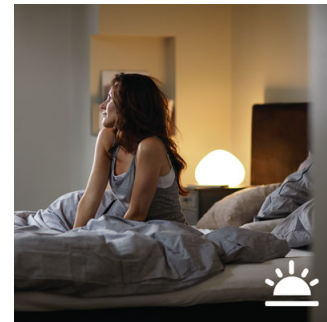

Wake up and go to sleep

Philips Hue will help get you out of bed the way you like it, helping you start your day feeling refreshed. The light brightness increases gradually mimicking the effect of sunrise and helps you wake up naturally, instead of being woken up by the loud sound of an alarm clock. Start your day, the right way. In the evening, the relaxing warm white light helps you to unwind, relax and prepare your body for a good night's sleep.