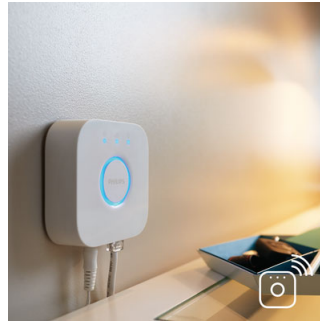

Full control with Hue bridge

Connect your Philips Hue lights with the bridge to unlock the endless possibilities of the system.