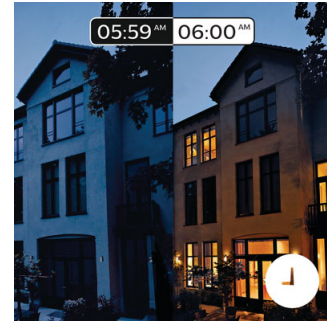

Smart control, home and away

With the Philips Hue iOS and Android apps you can control your lights remotely wherever you are. Check if you have forgotten to switch

3216431P5

your lights off before you left your home, and switch them on if you are working late. Connection with the Philips Hue bridge required for this functionality.

Timers for your convenience

Philips Hue can make it seem like you're home when you're not, using the schedule function in the Philips Hue app. Set the lights to come on at a pre-set time, so the lights are on when you arrive home. You can even set rooms to light up at different times. And of course, you can let the lights turn off gradually in the night, so you never have to worry whether you've left any lights on. Connection with the Philips Hue bridge required for this functionality.