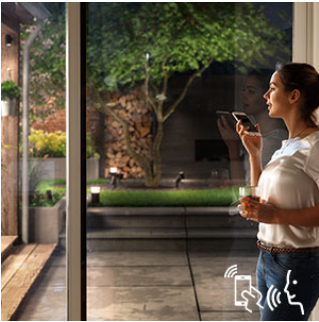

Full control from smart device with Hue bridge

- Requires a Philips Hue bridge

PHILIPS

Fuzo Outdoor Wall Light
LED integrated Warm white light (2700K), Black, Smart control with Hue bridge*

1744630P7

Highlights

Control it your way

Connect your Philips Hue lights with the Bridge and start discovering the endless possibilities. Control your lights from your smartphone or tablet via the Philips Hue app, or add the indoor switches to your system to change your lights. Set timers, notifications, alarms, and more for the full Philips Hue experience. Philips Hue even works with Amazon Alexa, Apple HomeKit and the Google Assistant to allow you to control your lights with your voice.