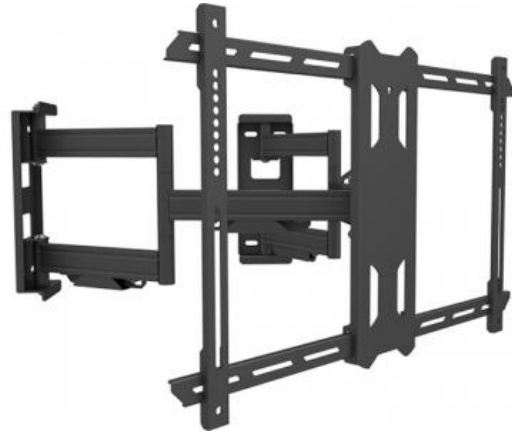

Ready when you are

M Universal Flexarm Full Motion Corner Mount HD

Article: 7 350 073 732 623

Multibrackets M Universal Flexarm Full Motion Corner Mount HD - Mounting kit (wall corner bracket) for LCD / plasma panel - black - screen size: 37" - 70"

Product category: WALLMOUNTS

Specification

M Universal Flexarm Full Motion Corner Mount HD

For screen size:	37-70"
Tilt:	-3° ~ +15°
VESA standard:	200x200 300x300 400x200 400x400 600x400
Article No:	7 350 073 732 623
Size in mm:	710 x 436 x52 (W*H*D)
Distance to wall:	52 mm
Unit weight:	10.9 kg
Net weight:	10.2 kg
Package weight:	0.7 kg
Plastic weight:	0.08 kg
pcs/distribution box:	1 pcs
Colour:	Black
Max load:	60 kg
Distribution package:	3 pcs
Warranty:	5 years
Single box size (WxDxH):	735 x 368 x 60 mm
Units on EUR-pallet:	15 pcs

Retail Package Specification

Package Parcels:	1 pcs
Package Measurements:	73.6 x 36.6 x 6 cm
Package Weight:	10.90 kg

Distribution Package Specification

Retail Package Parcels:	3 pcs
Package Measurements:	75 x 20.5 x 38.5 cm