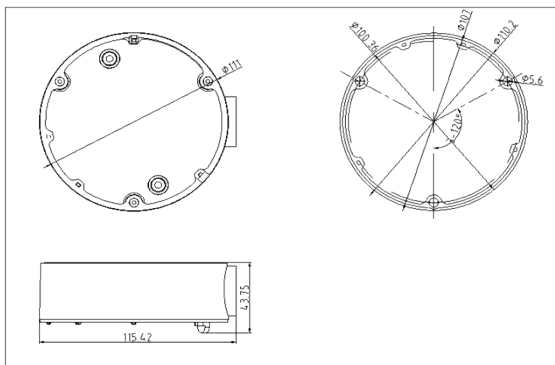

DS-1280ZJ-DM18

Junction Box for Dome Camera

Features:

- Aluminum alloy material with surface spray treatment
- Cable hole on bracket makes the feature better

Dimension:

Order Model:

DS-1280ZJ-DM18

Parameter:

Model	DS-1280ZJ-DM18
Parameters	Junction Box for Dome Camera
Appearance	Hikvision White
Material	Aluminum Alloy
Dimension	Φ111mm
Weight	150g

Notice:

- The bracket should be installed on flat wall
- Waterproof rubber is necessary for outdoor application
- The wall must be capable of supporting over 3 times as much as the total weight of the camera and the mount.
- The maximum load capacity of the bracket is 4.5KG