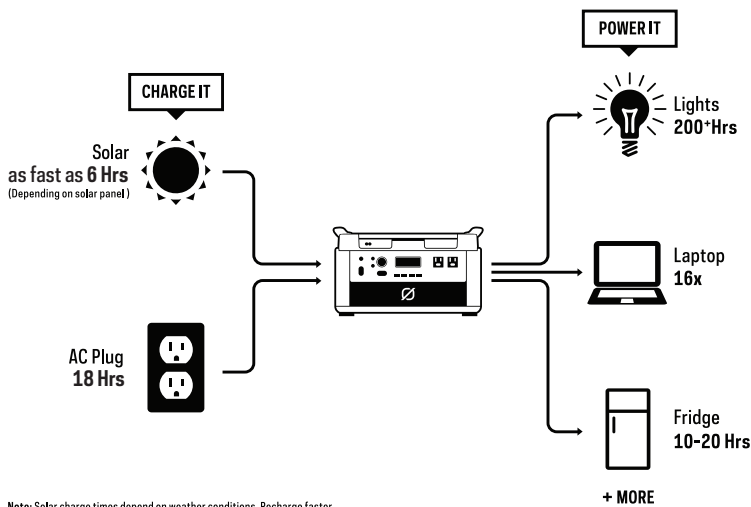

GOAL ZERO YETI®1000 LITHIUM PORTABLE POWER STATION

Patent-Pending AC Inverter

We invented a new way to power more devices through a highly efficient, multi-stage inverter, which means increased compatibility and capability. The robust Goal Zero Yeti Lithium Portable Power Station is designed to be your source of reliable power both indoors, and out.

Exclusive Lithium Pack

We swapped out lead-acid batteries for lightweight lithium for increased runtimes and shelf-life, and added monitoring circuits for increased safety for ultimate peace of mind. The lithium packs are user replaceable and are easily changed out at the end of the lifecycle (depends on usage).

Award-Winning Design

The Goal Zero Yeti line has won two awards from the Consumer Electronics Association for innovation in design and engineering. The first generation pioneered the category of portable power stations; the second generation redefines that category into something even more powerful.

HOW IT WORKS

SKU# 38004
UPC# 847974004432

Charge times:	
Wall charger (5A)	18 hrs
2x GOAL ZERO Boulder 30	35-70 hrs
4x GOAL ZERO Boulder 30	18-36 hrs
2x Goal Zero Boulder 90	12-23 hrs
Battery:	
Cell Chemistry	Li-ion NMC
Pack Capacity	1045Wh (10.8V, 96.8Ah)
Single Cell Equivalent Capacity	290.4mAh @ 3.6V
Shelf-life	Charge every 3-6 months
Management System	PWM charge controller, low battery protection
Ports:	
USB Port (output)	5V, up to 2.4A (12W max), regulated

6mm Port (output, 6mm)	12V, up to 10A (120W max)
12V Car Port (output)	12V, up to 10A (120W max)
12V Power Pole Port (output)	12V, up to 10A (120W max)
120V AC Unit Inverter (output, pure sine wave)	120VAC 60Hz, 10A (1500W, 3000W surge)
Charging Port (input, 8mm)	14-30V, up to 10A (160W max)
Power Pole Charging Port (input)	14-30V, up to 20A (240W max)
General:	
Weight	40 lbs (18.1 kg)
Dimensions	10.1 x 15.3 x 9.3 in (25.7 x 38.9 x 23.6 cm)
Operating Usage Temp.	32-104 F (0-40 C)
Certs	UL, CE
Warranty	12 months