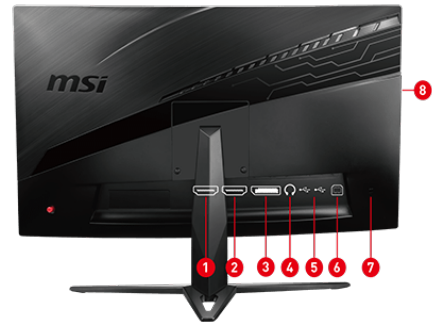

Keep your headset in an easy to access space with the built-in headset hanger.

Frameless Design

With the narrow bezel, you will not even notice the monitor at all in the heat of the moment.

FreeSync technology

CONNECTIONS

- 1. 1x HDMI
- 2. 1x HDMI
- 3. 1x Display Port
- 4. 1x Headset
- 5. 2x USB 2.0 Type A
- 6. 1x USB 2.0 Type B
- 7. 1x Kensington Lock
- 8. Headset Hanger