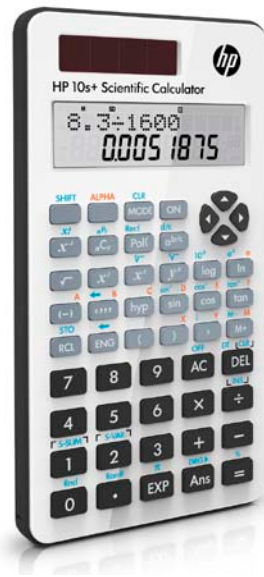

HP 10s+ Scientific Calculator

User-friendly design, easy-to-read display and a wide range of algebraic, trigonometric, probability and statistics functions for your Math and Science classes

Built to last

- Enjoy a long-lasting calculator with solar power plus a battery backup so you can work in low-light conditions.
- Help protect your HP 10s+ from bumps and drops with the durable slide-on cover.

User-friendly design

- View expressions and results simultaneously on a 2-line, 10-character display.
- Work smarter and faster with dedicated keys for common calculations including percentage, pi and sign change.
- Store and recall important results and data fast with the easy-to-use memory keys.
- Display decimals between -1 and 1 in your choice of either exponential or decimal format.
- Ideal for examinations—adjust the number of decimal places displayed with the touch of a button.

View expressions and results simultaneously on a 2-line, 10-character display.

Solve advanced problems with built-in algebraic and trigonometric functions.